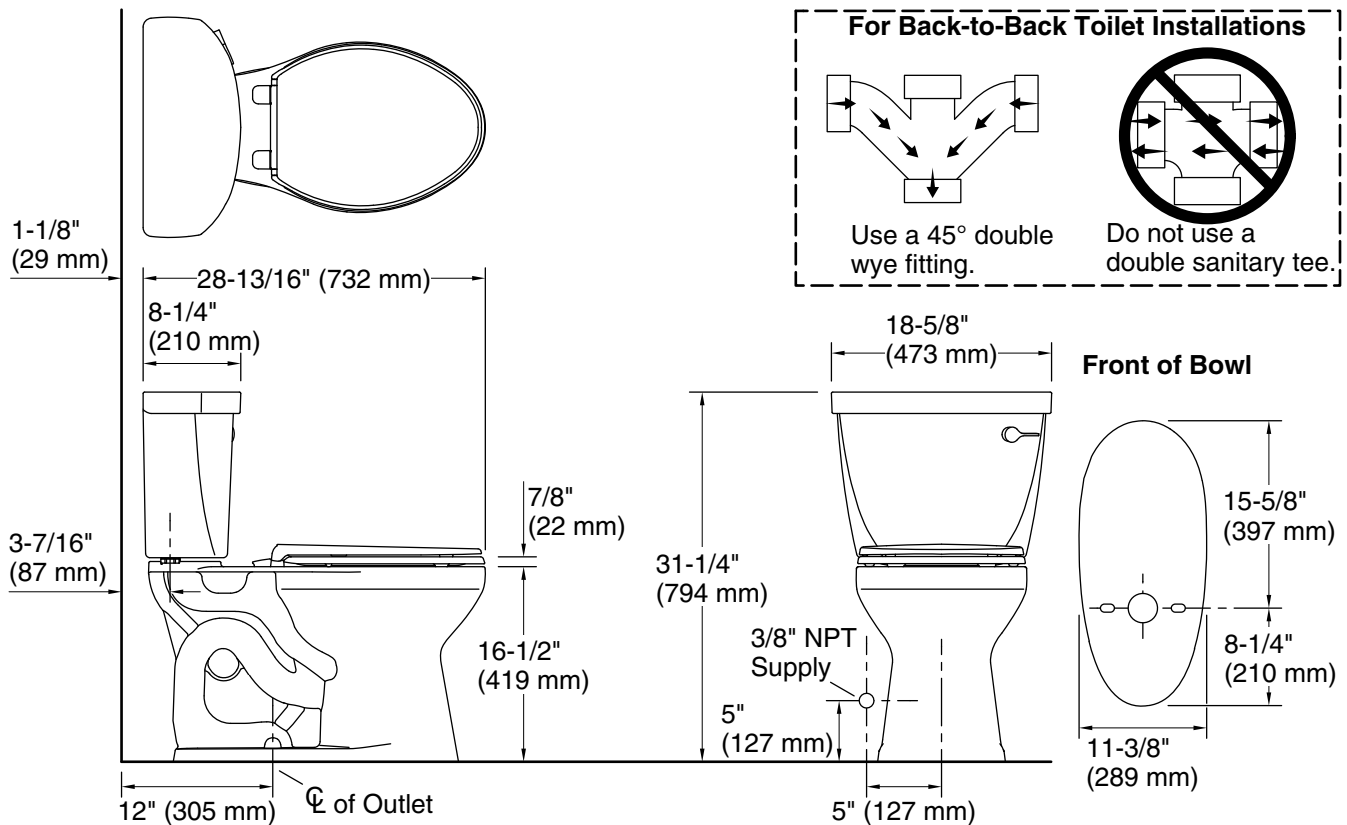

### Features

- Two-piece design
- Elongated bowl offers added room and comfort
- Comfort Height® feature offers chair-height seating that makes sitting down and standing up easier for most adults
- 1.6 gpf (6.0 lpf)
- Right-hand Polished Chrome trip lever
- 2-1/8" (54 mm) fully glazed trapway
- Revolution 360® flushing technology generates a forceful swirling motion to keep the bowl clean longer
- Sanitary guard where bowl and tank meet for ease of cleaning
- CleanCoat™ surface treatment inhibits the growth of water scale and mineral stains for improved ease of cleaning
- Coordinates with other products in the Cimarron collection
- Precision-engineered patented tank, bowl, and trapway create strong siphon during flushing
- AquaPiston® canister optimizes the flow out of the tank, harnessing gravity and the natural powerful reducing cascade of water to increase the power and effectiveness of the flush
- Easy-to-flush canister design requires less force to actuate than a 3" (76 mm) flapper, and has 90% less exposed seal material which resists conditions that cause wear, tear, shrinkage and swelling

### Installation

- Standard 12" (305 mm) rough-in
- Seat and supply line sold separately

## Technical Information

All product dimensions are nominal.

Toilet type:	Floor-mount
Waste Outlet:	Floor
Bowl shape:	Elongated
Flush type:	Revolution 360, AquaPiston
Trap passageway:	2-1/8" (54 mm)
Rim to water surface:	6-5/8" (168 mm)
Rough-in:	12" (305 mm)